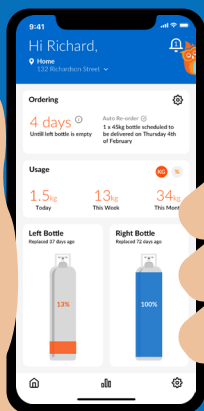

GasOwl

Wise-up your gas supply

GasOwl is a beautifully crafted, world-first GasScale that manages your gas supply.

Forget about ordering!

Don't be concerned any longer about the gas level in your bottles. Set GasOwl to auto-reorder with your favourite gas supplier. Or choose the best deal available locally when GasOwl lets you know your bottles are nearly empty.

Know about your gas energy usage

GasOwl gives you a live look into how you're using gas day by day. See the gas level, know how many kgs were taken away and how many kgs are in the new bottle. Only pay for what you use!

Receive helpful alerts

GasOwl is always keeping an eye open for anything unusual - higher than normal usage, and no usage. You'll know when your gas is due to arrive (and when to tie up Spot) and when it's replaced.