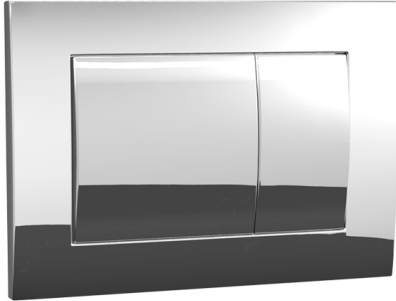

Speedo Mechanical Flush Panel Metal Chrome

CODE: C100MCR

Brand	Progetto
Finish	Chrome
Installation	Mounts directly onto cistern (not remote)
Width (mm)	245
Depth (mm)	10
Height (mm)	160
Warranty	One (1) Year
Material	Zamok Metal
Notes	Minimum wall lining thickness: 20mm
Other Information	Provides access for servicing