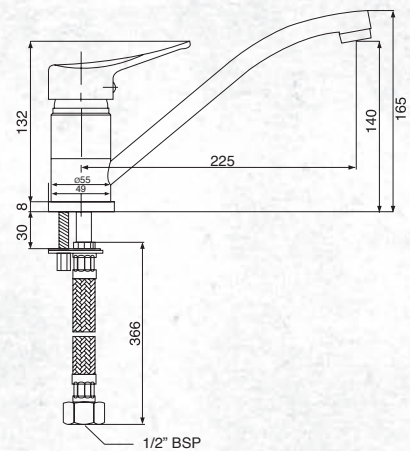

# AVON TAPWARE

The Raymor Avon range is assembled and tested in New Zealand and takes a modern slant on classic design creating a wide appeal for all home decors. It's available in basin, bath, sink and shower tapware. Complemented with its European cartridge, Avon is a perfect match for any renovation.

## FEATURES

- Solid brass construction, wide bore hot hose
- Spout reach 225mm
- Suitable for all pressures, min 35kPa
- European cartridge
- WELS 3 ★9 lpm (mains)
- WELS 3 ★9 lpm (low)