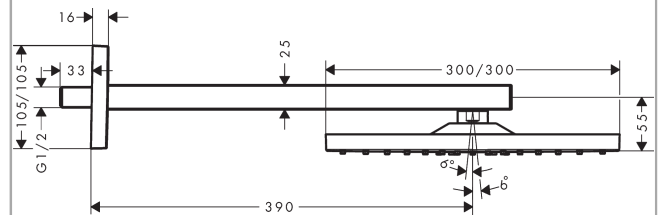

Raindance E

Overhead shower 300 1jet with shower arm

Surfaces: **Chrome** Article Number: **26238000**

Description

product features

- shower head size: 300 x 300 mm
- shower arm length: 390 mm
- spray type: RainAir
- flow rate RainAir spray (at 0.3 MPa): 19 l/min
- fully chrome-plated spray disc
- material spray disc: metal
- spray disc removeable for cleaning
- installation: wall
- connection thread R ½
- connection dimension: DN15
- scope of supply: overhead shower, shower arm, mounting material, assembly instruction

Technology

Product image

Scale drawing

Flowchart

The consumption was measured in combination with the appropriate fittings (thermostat/mixer/in-wall valve) to reflect actual application in practice.