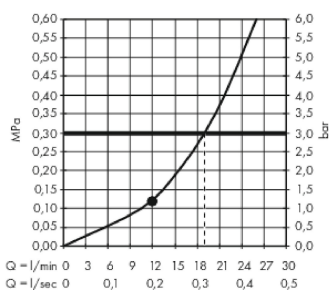

Raindance E

Overhead shower 300 1jet with shower arm

Surfaces: **Chrome** Article Number: **26238000**

Description

product features

- shower head size: 300 x 300 mm
- shower arm length: 390 mm
- spray type: RainAir
- flow rate RainAir spray (at 0.3 MPa): 19 l/min
- fully chrome-plated spray disc
- material spray disc: metal
- spray disc removeable for cleaning
- installation: wall
- connection thread R ½
- connection dimension: DN15
- scope of supply: overhead shower, shower arm, mounting material, assembly instruction

Technology

Product image

Scale drawing

Flowchart

The consumption was measured in combination with the appropriate fittings (thermostat/mixer/in-wall valve) to reflect actual application in practice.