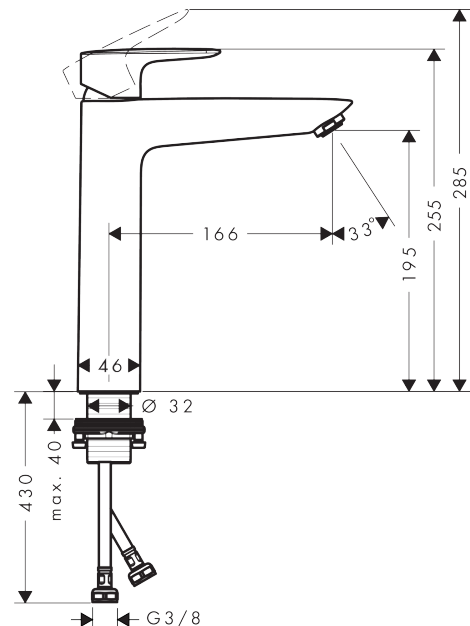

##### product features

- ComfortZone 190
- projection 166 mm
- normal spray
- flow rate at 3 bar: 5 l/min
- ceramic cartridge
- temperature limitation adjustable
- suitable for continuous flow water heaters
- connection dimension: DN15
- not included: waste set

#### Scale drawing