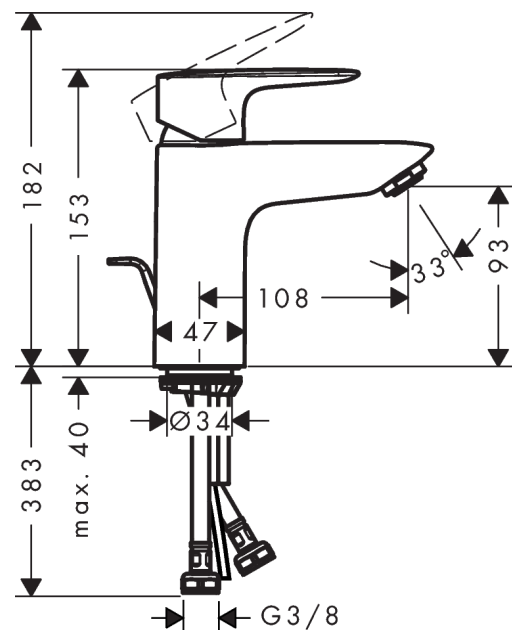

MySport

Single lever basin mixer L with pop-up waste set

Surfaces: **Chrome** Article Number: **71111000**

Description

product features

- consists of: single lever basin mixer, waste set
- ComfortZone 100
- projection 108 mm
- normal spray
- flow rate at 3 bar: 5 l/min
- ceramic cartridge
- temperature limitation adjustable
- suitable for continuous flow water heaters
- pop-up waste set G 1¼
- material waste set: synthetic
- connection dimension: DN15

Technology

Product image

Scale drawing

Flowchart