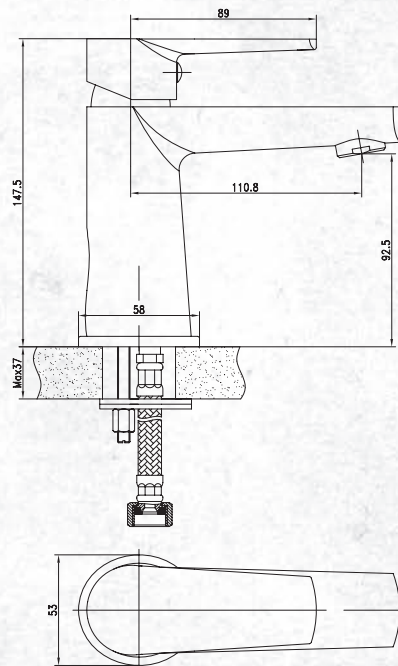

## FEATURES

- DR Solid brass body and handle in chrome finish with hot & cold etching.
- Spout reach 110mm to centre of outlet
- Suitable for mains pressures
- 35mm cartridge
- WELS 4 ★ 7.0 lpm (mains)