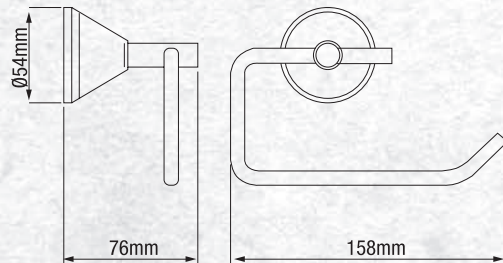

TOILET ROLL HOLDER
(7)563590

FEATURES

- Brass construction
- Chrome finish
- Double mounting for secure fixing

ACCESSORIES ON DISPLAY PRODUCTS ARE NOT INCLUDED