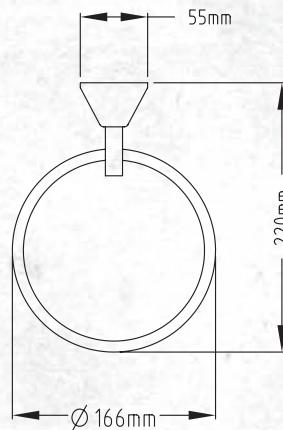

TOWEL RING  
563589

### FEATURES

- Brass construction
- Chrome finish
- Double mounting for secure fixing
- Hangs 220mm with a diameter of 166mm