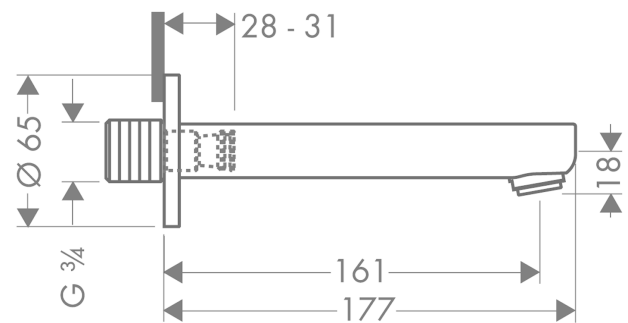

Metris S

Bath spout

Surfaces: **Chrome** Article Number: **14420000**

Description

product features

- connection type: R 3/4
- projection 161 mm
- wall-mounted
- flow rate: 20 l/min
- spray type: normal spray
- scope of supply: bath spout, escutcheon, assembly instruction

Technology

Product image

Scale drawing

Flowchart