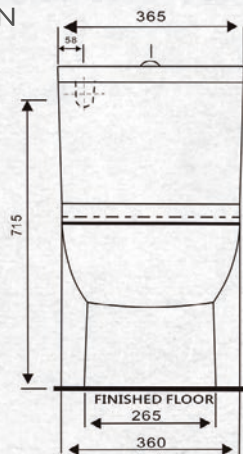

DAWSON
692842

FEATURES

- Full vitreous china back to wall suit featuring a box rim pan and dual flush cistern
- Soft close and quick release toilet seat
- WDI inlet valve
- *WELS 4 ★ rated 3.5L per average flush*

S Trap set out 75 - 160mm

P Trap set out 185mm

Optional set out 145 - 225mm

Separate code 706626

SPECIFICATION

WASTES, TAPWARE AND ACCESSORIES NOT INCLUDED