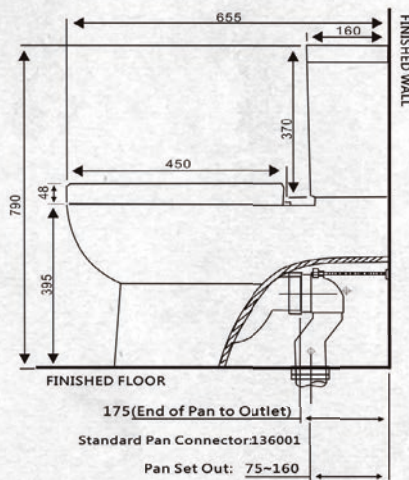

DAWSON
692842

FEATURES

- Full vitreous china back to wall suit featuring a box rim pan and dual flush cistern
- Soft close and quick release toilet seat
- WDI inlet valve
- *WELS 4 ★ rated 3.5L per average flush*

S Trap set out 75 - 160mm

P Trap set out 185mm

Optional set out 145 - 225mm

Separate code 706626

SPECIFICATION

WASTES, TAPWARE AND ACCESSORIES NOT INCLUDED