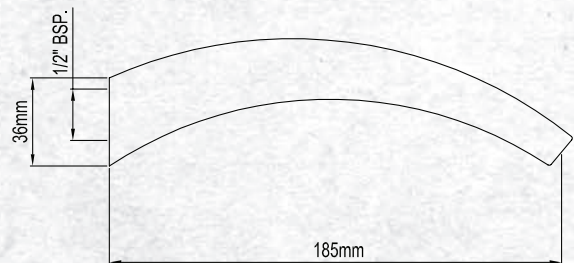

BATHROOMWARE
FOR REAL KIWIS
Raymor

BROADWAY TAPWARE

BATH SPOUT
580837

FEATURES

- Flat outlet for ribbon effect water flow
- 185mm spout reach