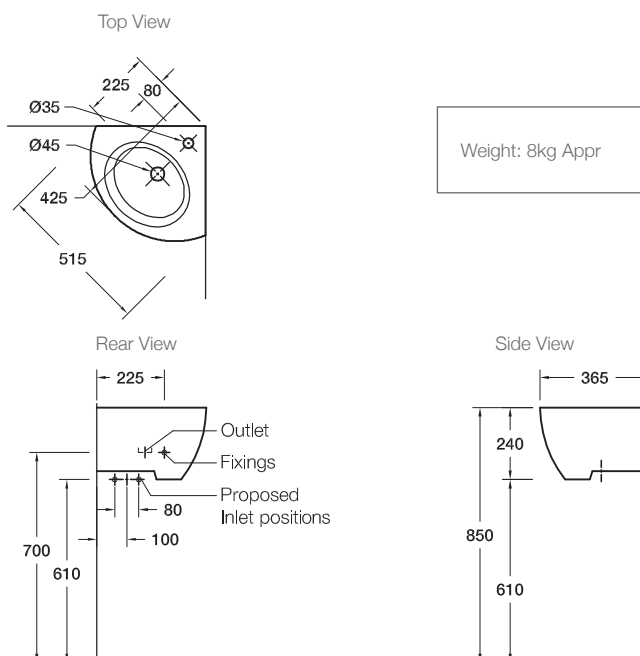

**Product**

- Ove corner basin

**Kohler Code**

19960W-00

**Included Components**

- Chrome overflow cover
- Wall fixing bolts and anchors

**Features**

- Centre tap hole only
- Overflow outlet
- Designed for corner installation
- Vitreous china

**Optional Accessories**

- Tapware
- Generic basin accessories

**Technical Details****Installation Notes:**

- For best results, the walls must be square, plumb and level.
- Basin must be secured using the supplied anchors and bolts.
- Wall bracing recommended for timber stud wall installations.